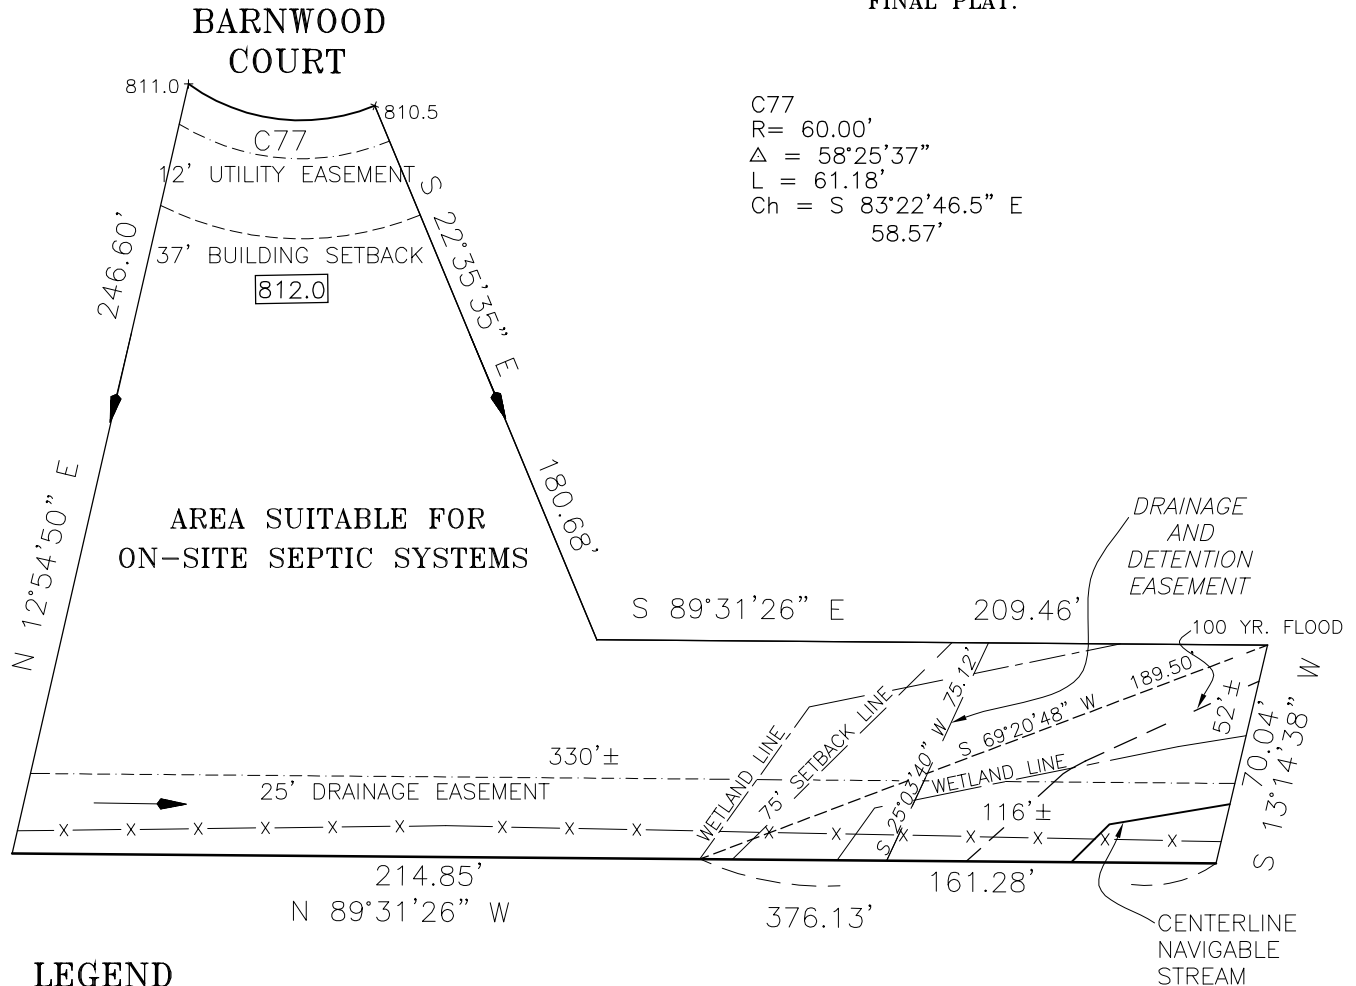

LOT 20
THE FARMS AT SOUTH CREEK - SOUTH
TOWN OF GREENVILLE
OUTAGAMIE COUNTY, WISCONSIN

FOR: CASALOMA PROPERTIES, INC.

SCALE 1" = 60'
 AREA= 43832± Sq. Ft.

NOTE;
 THIS MAP IS FOR INFORMATIONAL
 PURPOSES ONLY AND MAY CONTAIN
 ALTERATIONS. PLEASE VERIFY LOT
 DIMENSIONS WITH RECORDED
 FINAL PLAT.

C77
 R= 60.00'
 $\Delta = 58^{\circ}25'37''$
 L = 61.18'
 Ch = S 83°22'46.5" E
 58.57'